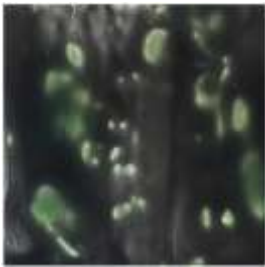

\$ 4,400

xylem series - Excelsa11, 2013, mixed media on aluminium, 108 x 108 cm

\$ 4,400

xylem series - Hoescht10, 2013, mixed media on aluminium, 108 x 108 cm

\$ 4,400

xylem series - Meiosis6, 2013, mixed media on aluminium, 108 x 108 cm

\$ 4,400

xylem series - Velorum2, 2014, mixed media on aluminium, 45 x 45 cm

\$ 1,450

xylem series - Meiosis4, 2014, mixed media on aluminium, 45 x 45 cm

\$ 1,450

Tony Nathan

Constellations III and IV, 2010, archival prints on aluminium, (ed. 2 of 5), 104 x 104 cm each