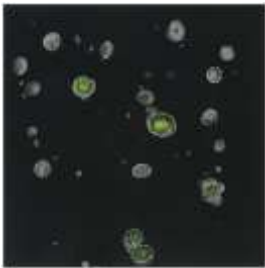

\$ 4,400

xylem series - Excelsa11, 2013, mixed media on aluminium, 108 x 108 cm

\$ 4,400

xylem series - Hoescht10, 2013, mixed media on aluminium, 108 x 108 cm

\$ 4,400

xylem series - Meiosis6, 2013, mixed media on aluminium, 108 x 108 cm

\$ 4,400

xylem series - Velorum2, 2014, mixed media on aluminium, 45 x 45 cm

\$ 1,450

xylem series - Meiosis4, 2014, mixed media on aluminium, 45 x 45 cm

\$ 1,450

Tony Nathan

Constellations III and IV, 2010, archival prints on aluminium, (ed. 2 of 5), 104 x 104 cm each